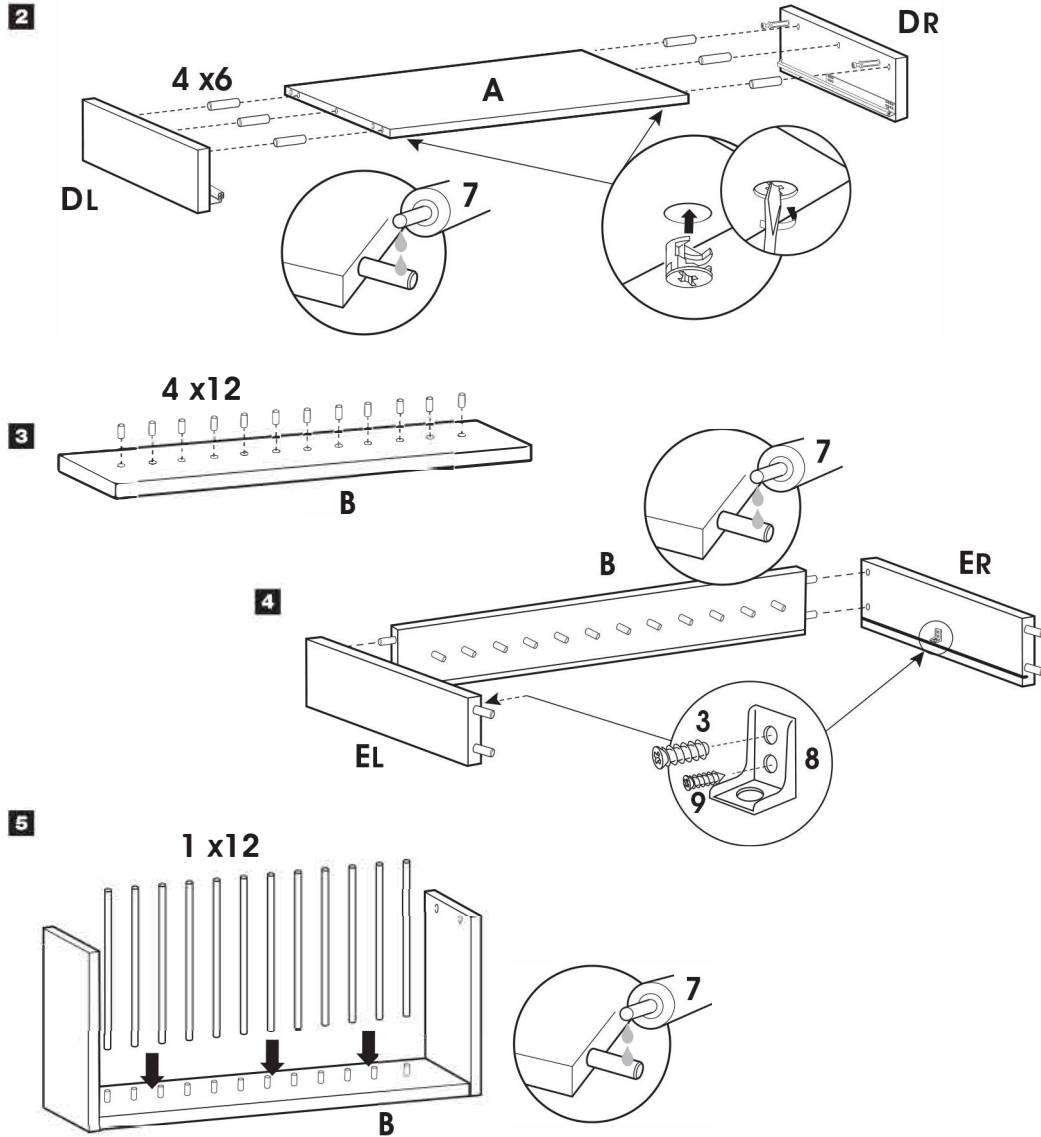

RELAX

TROUSER RACK
INSTRUCTIONS

W900mm Trousler Rack

SSR- 3018

TROUSER RACK W900mm SSR-3018

RELAX

TROUSER RACK W900mm

SSR-3018

RELAX

TROUSER RACK W900mm

SSR-3018