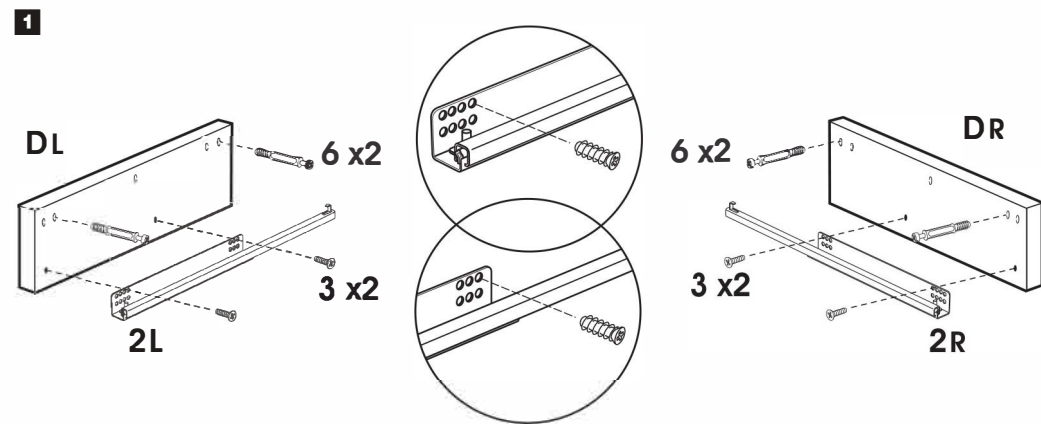

RELAX

TROUSER RACK
INSTRUCTIONS

W900mm Trousler Rack

SSR- 3018

TROUSER RACK W900mm SSR-3018

RELAX

TROUSER RACK W900mm

SSR-3018

RELAX

TROUSER RACK W900mm

SSR-3018