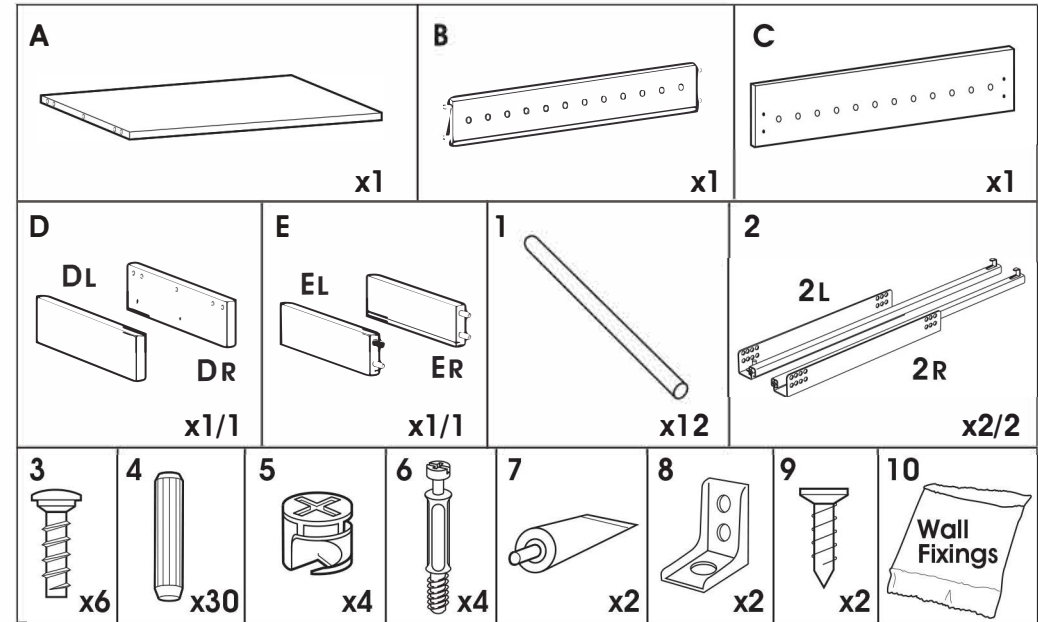

RELAX

TROUSER RACK
INSTRUCTIONS

W900mm Trousler Rack

SSR- 3018

TROUSER RACK W900mm SSR-3018

RELAX

TROUSER RACK W900mm

SSR-3018

RELAX

TROUSER RACK W900mm

SSR-3018